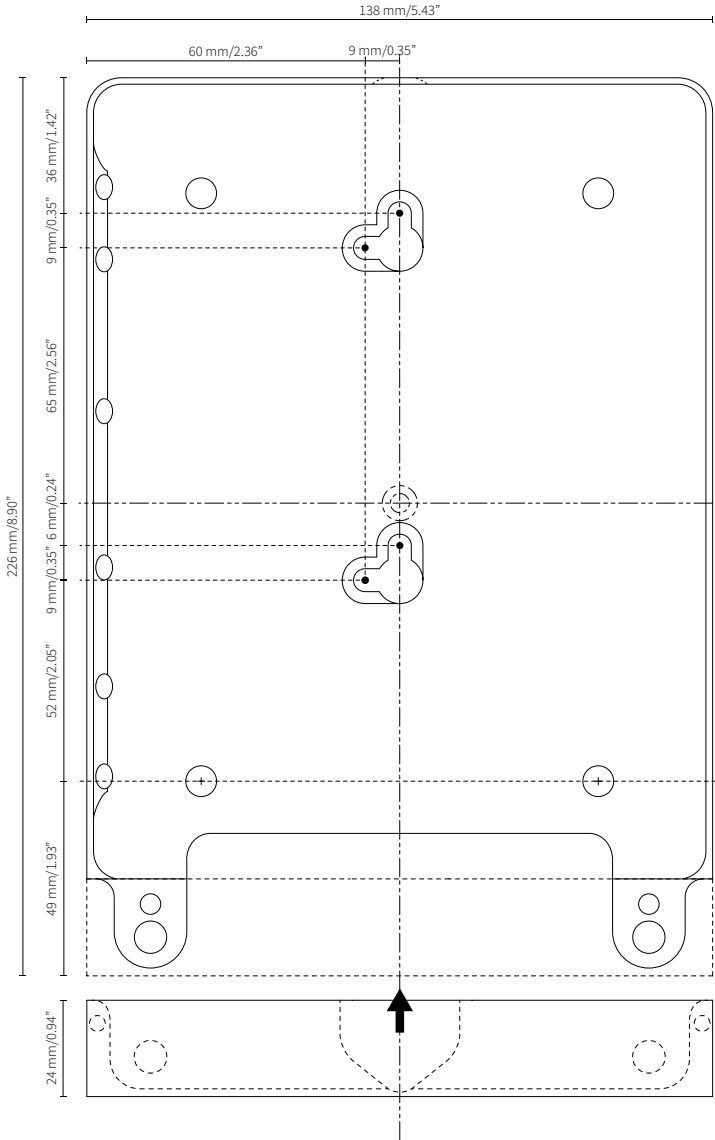

eve dimensions

- eve frame: 265mm/10.43" x 190mm/7.48" x 13mm/0.51"
- eve cover: 24mm/0.94" x 190mm/7.48" x 13mm/0.51"
- eve set: 268mm/10.55" x 190mm/7.48" x 13mm/0.51"

eve mini dimensions

- eve mini frame: 226mm/8.74" x 138mm/5.43" x 10mm/0.39"
- eve mini cover: 24mm/0.94" x 138mm/5.43" x 10mm/0.39"
- eve mini set: 226mm/8.90" x 138mm/5.43" x 10mm/0.39"