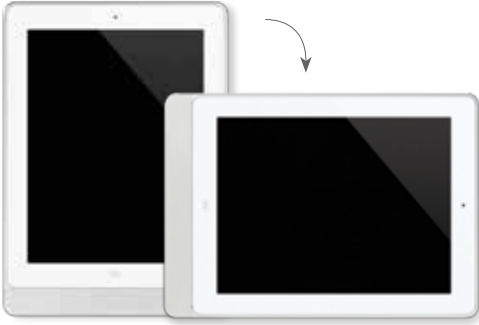

Simple in installation

- easily mounted on the wall using 2 screws
- compatible with all major iPad generations: iPad 2, iPad 3 and iPad 4 with Lightning Connector
- portrait or landscape orientation

- no unsightly cables or connections - all you need is a single gang wall box to install
- fitted with a permanent connection - iPad charger (220V) or puck USB charger (24V)
- also available for iPad mini

portrait or landscape orientation