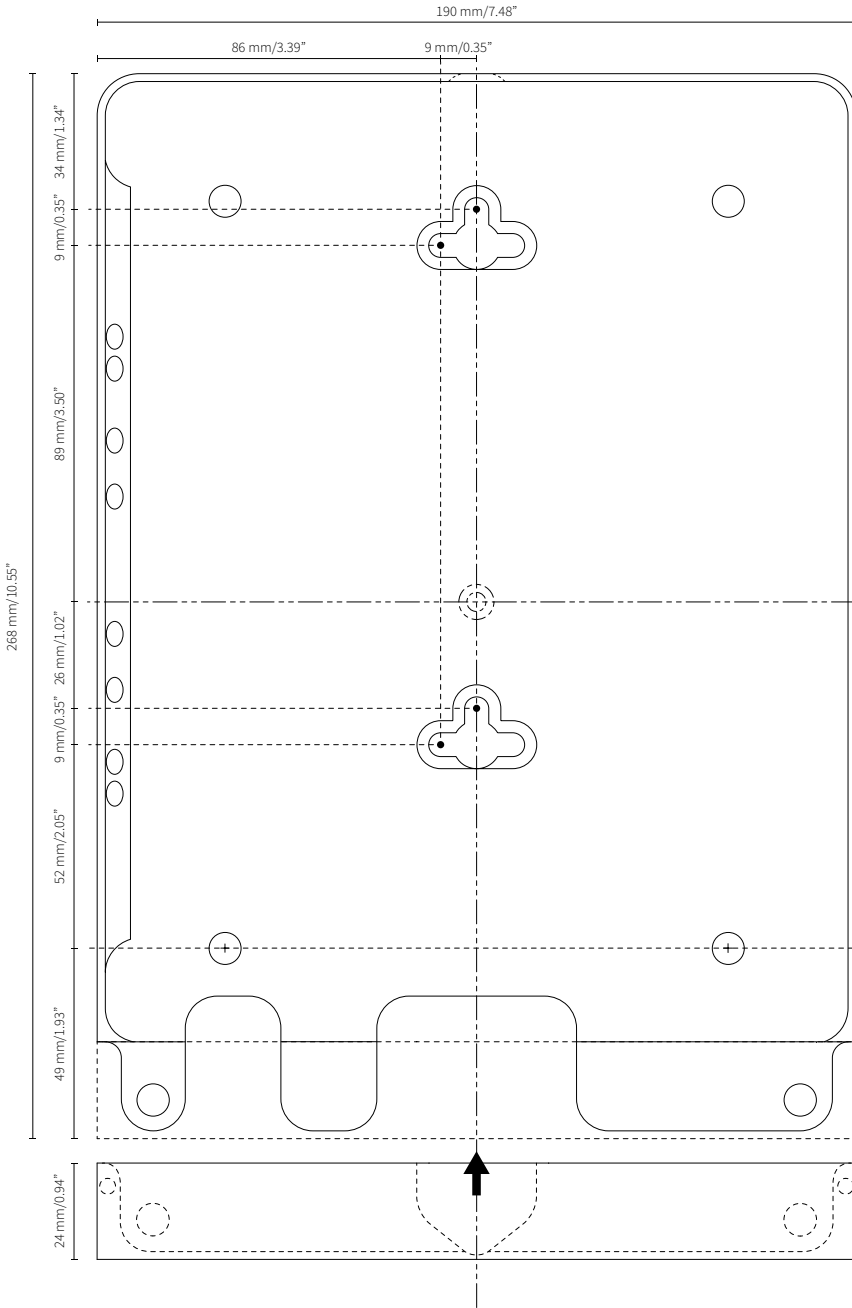

eve dimensions

- eve frame: 265mm/10.43" x 190mm/7.48" x 13mm/0.51"
- eve cover: 24mm/0.94" x 190mm/7.48" x 13mm/0.51"
- eve set: 268mm/10.55" x 190mm/7.48" x 13mm/0.51"

eve mini dimensions

- eve mini frame: 226mm/8.74" x 138mm/5.43" x 10mm/0.39"
- eve mini cover: 24mm/0.94" x 138mm/5.43" x 10mm/0.39"
- eve mini set: 226mm/8.90" x 138mm/5.43" x 10mm/0.39"